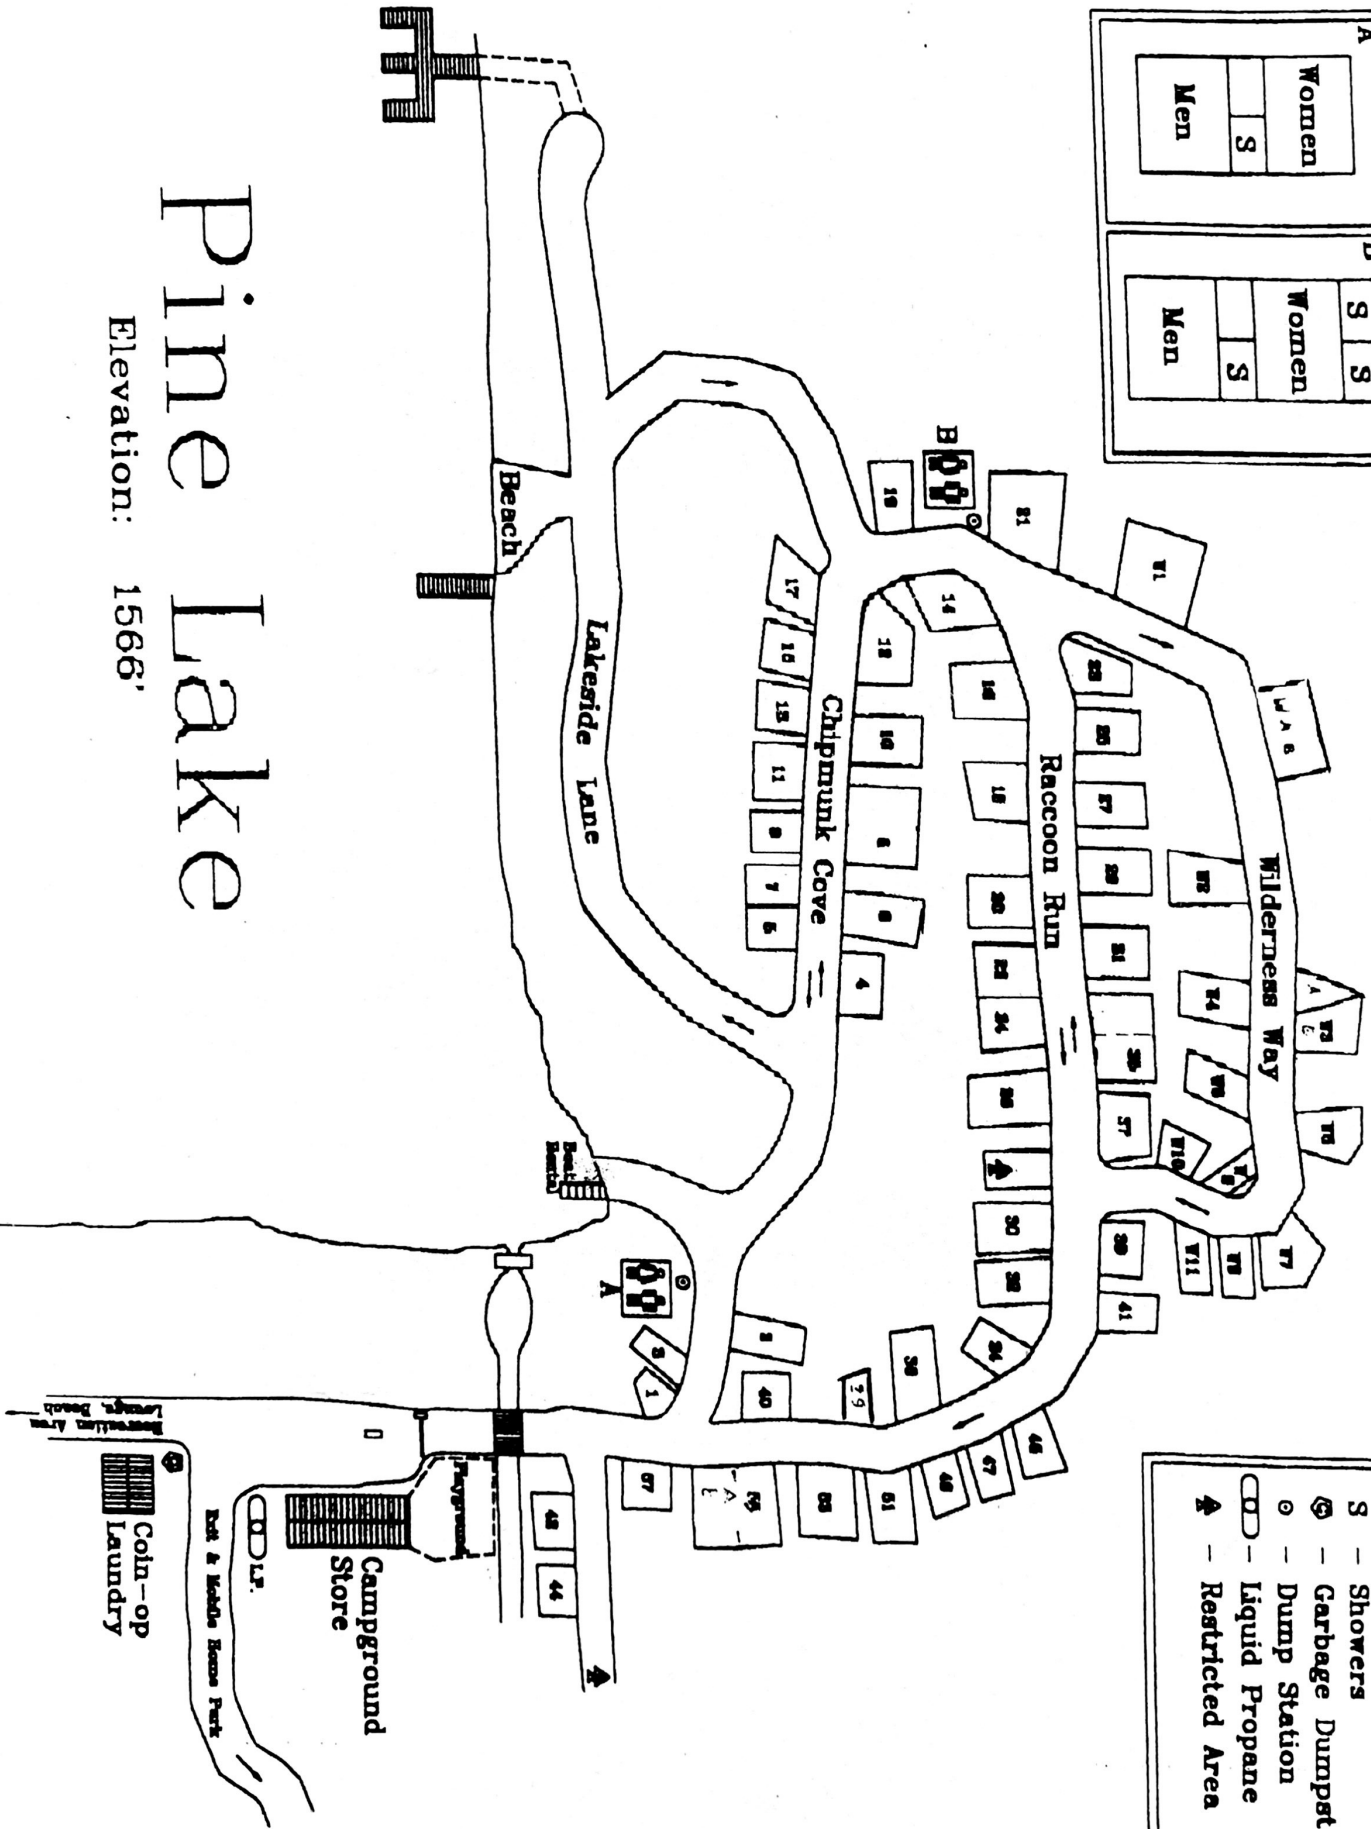

Pine Lake Campground & R.V. Park

# Pine Lake

Elevation: 1566'