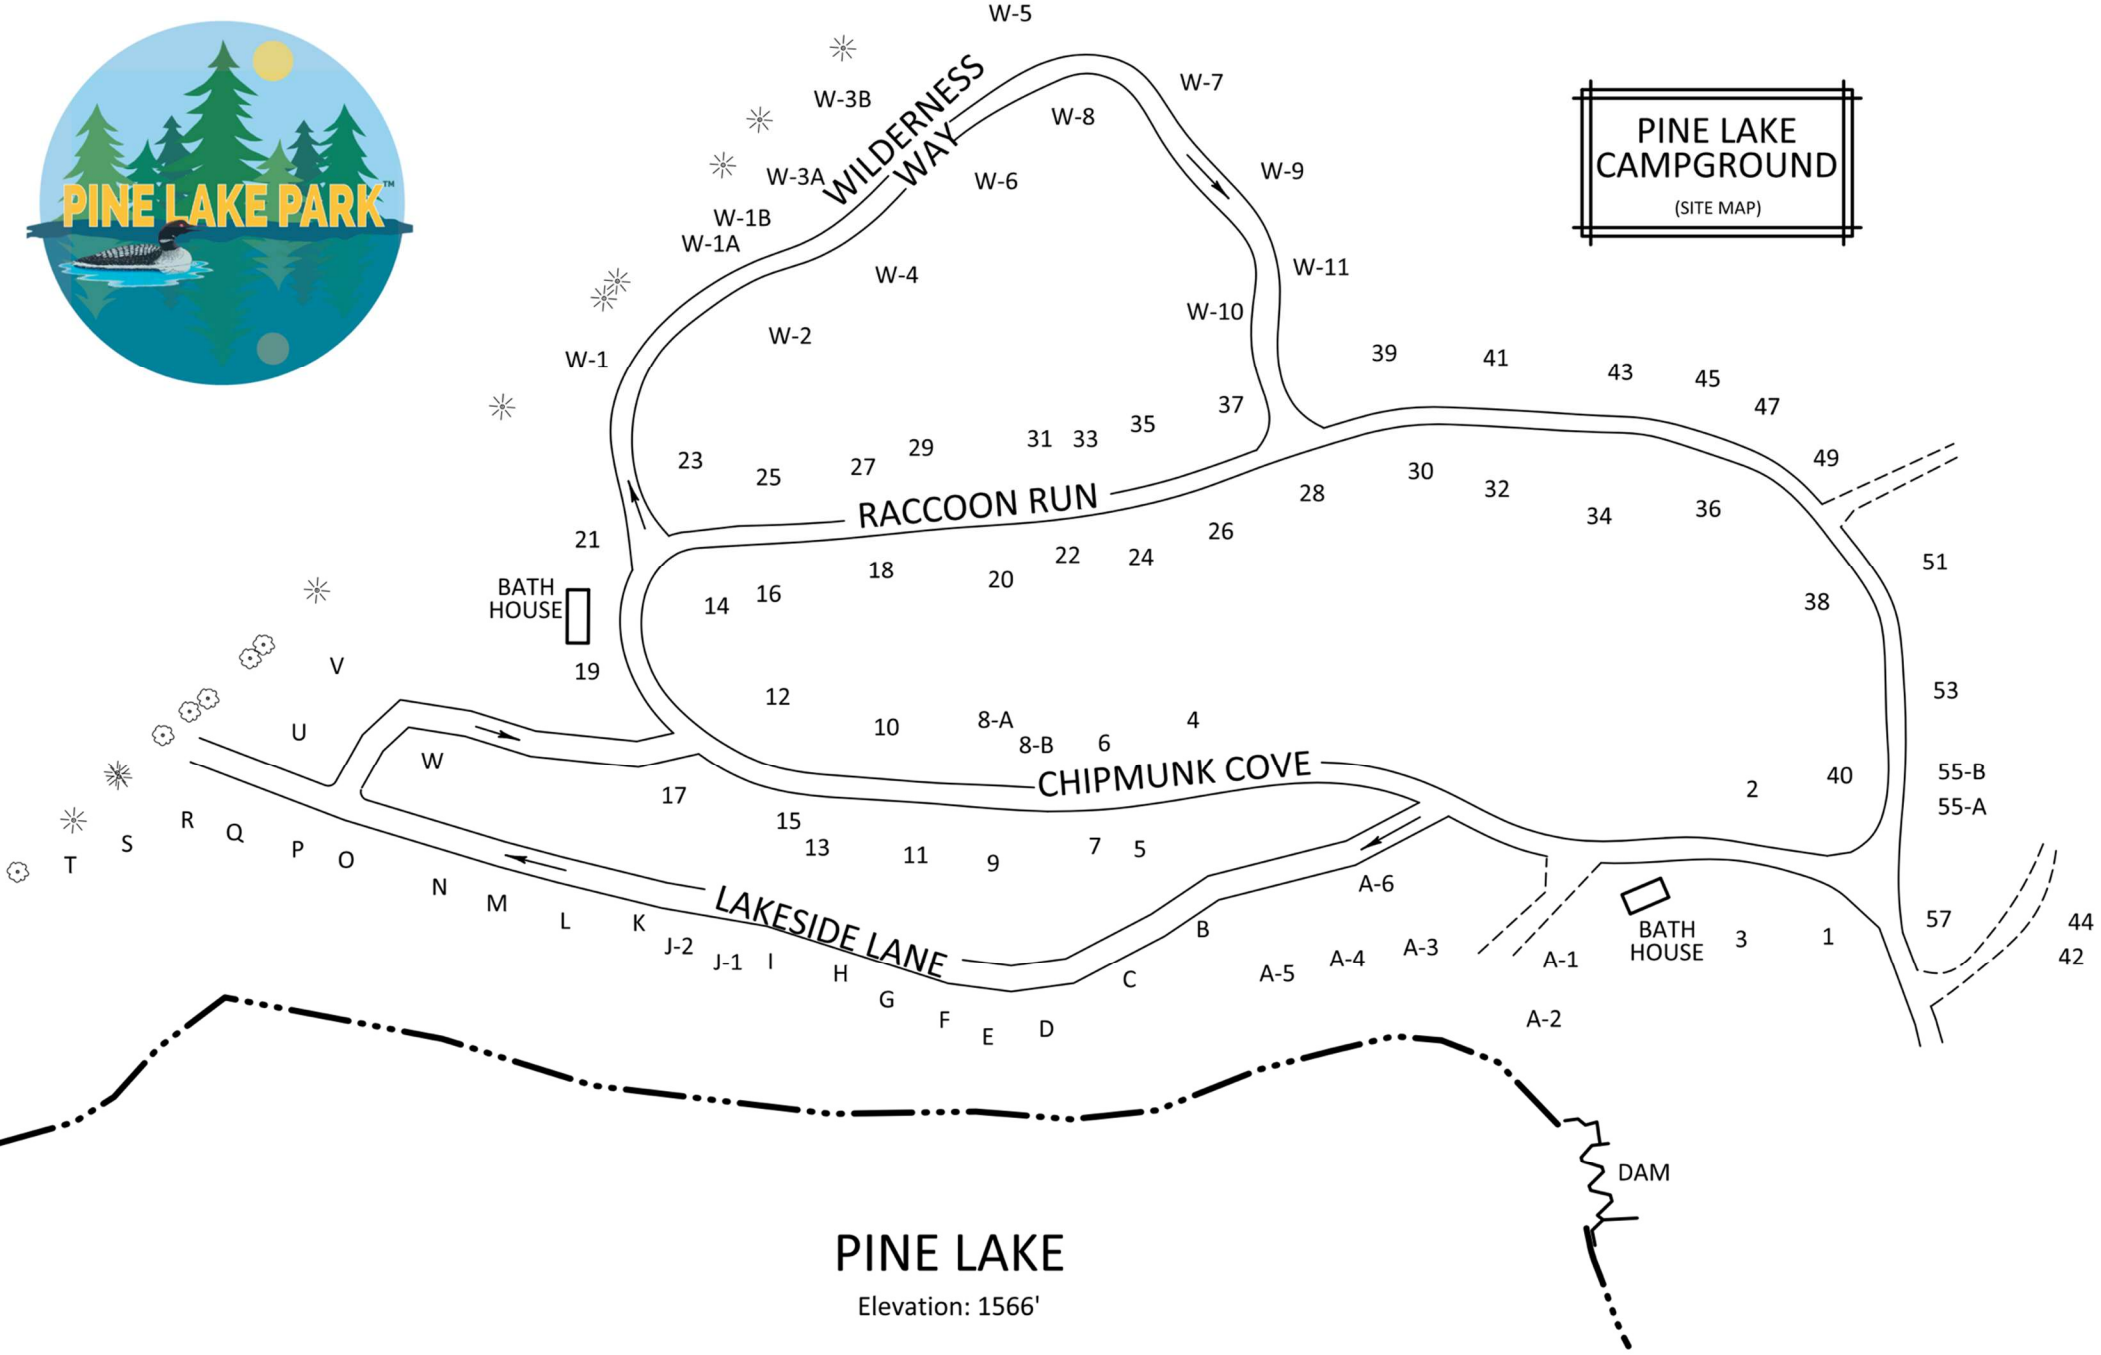

**PINE LAKE
CAMPGROUND**
(SITE MAP)

PINE LAKE
Elevation: 1566'